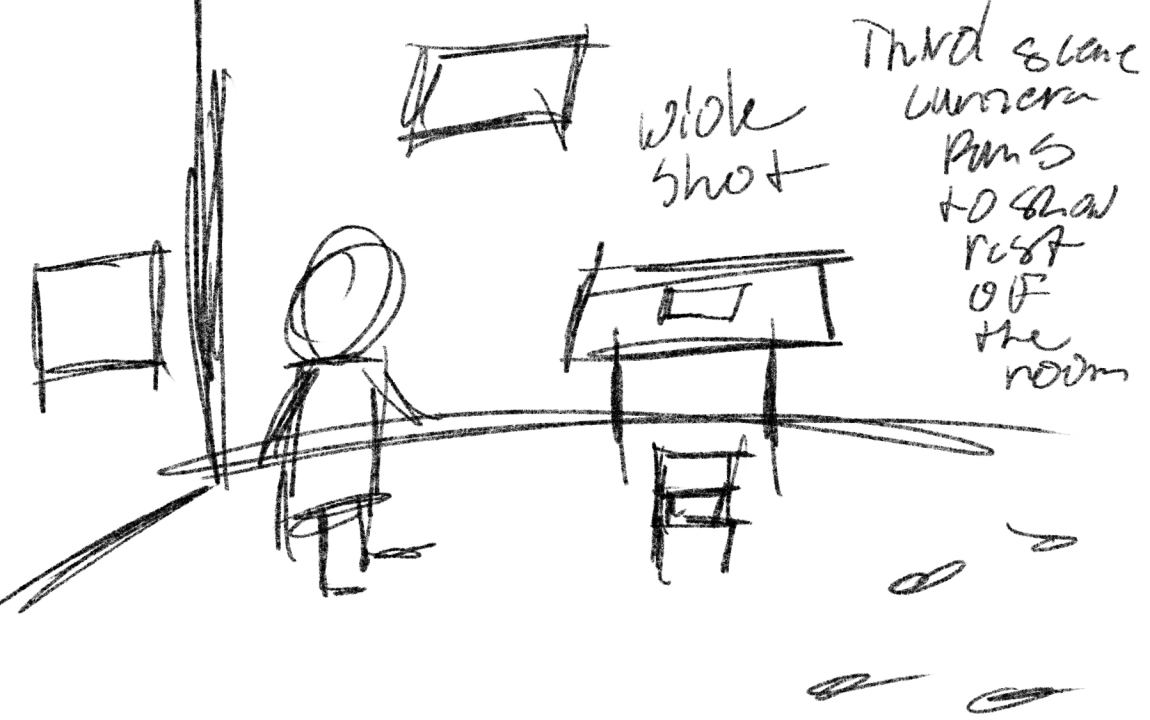

TITLE : School night

close
sheet

Calendar
Assignment
due on
Feb 1st

First
slide
important
deadline
is shown

Joseph Albreus

Scene 2
medium shot
of the
first
scene

medium shot with
slene
character
goes
into
panel

I'll find
a clip to
fit this

5th scene

They race back and
Forth

Lumina
Follows

Turn → walk ←

walk

6th scene
camera
zooms in
to full

He
gets
an idea

I'll find
a clip
for this

wide shot of room 7th scene

Character
sits
down

SM
Animation

from 200m From
previous shot

8th scene
sequence
ends

Assignment
due
on Feb 10th

Just
like
it
started